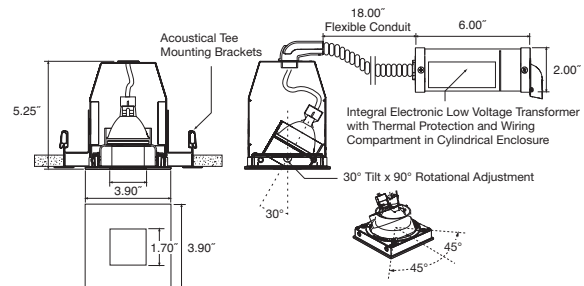

The small size of the Mini Accurus fixtures ensure a clean, unobtrusive presence in the ceiling while maintaining a high level of downlighting performance.

Mini Accurus - Item Number TZ5101

Item No.	Description	Lamp
TZ5101	3.9" Square Fixed Downlight Trim with 1.7" Square Opening - Includes Housing with Integral Electronic Transformer and J-box - Trim face has Armstrong White finish with flat black internal finish	12V MR16 50W Max

Item No.	Description	Lamp
TZ5102	3.9" Square Wall Washer Trim with 1.7" Square Opening - Includes Internal Aluminum Kicker Reflector Housing with Integral Electronic Transformer and J-box - Trim face has Armstrong White finish with flat black internal finish	12V MR16 50W Max

Item No.	Description	Lamp
TZ3004	3.5" Round Smooth Splayed Regress Trim with 45 degree cut-off - Includes Housing with Integral Electronic Transformer and J-box - Trim face has Armstrong White finish	12V MR16/ MR16 IRC 37W Max